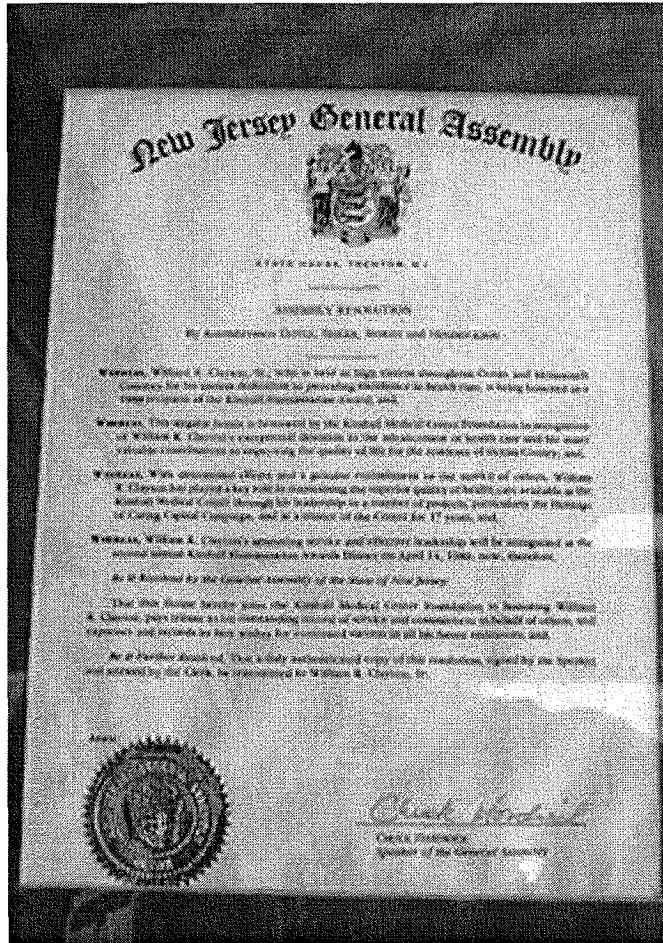

Whites Point Quarry and Marine Terminal
Environmental Impact Statement

Whites Point Quarry and Marine Terminal
Environmental Impact Statement