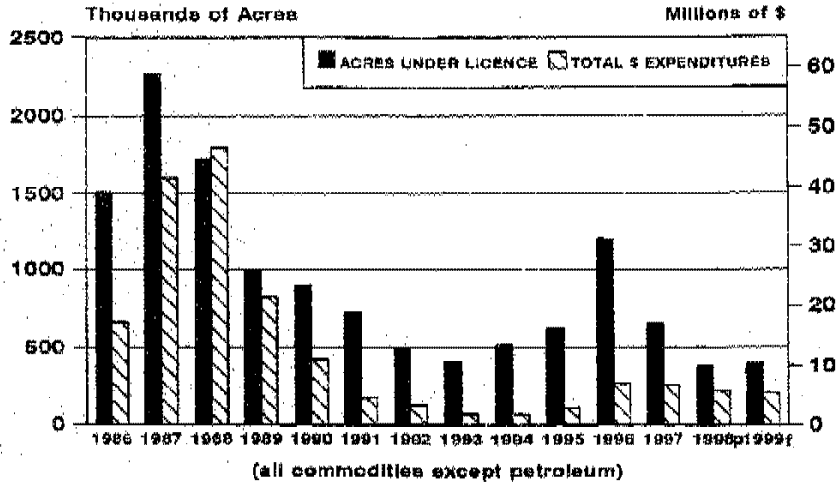

REVIEW OF MINERAL EXPLORATION TRENDS IN NOVA SCOTIA 1986 TO 1999

p Preliminary
f Forecast